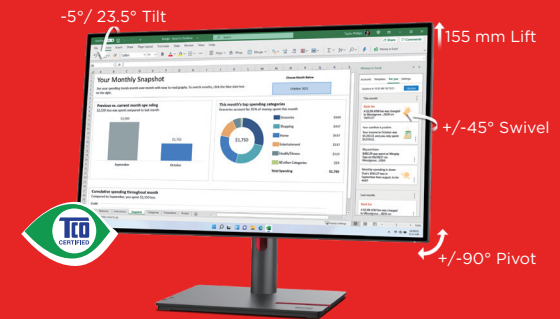

Built with care and green in mind

The ThinkVision P27h-30 monitor is designed ergonomically for comfort with simplified cable management and differentiation for optimal convenience. The Natural Low Blue Light technology automatically reduces harmful blue light without color distortion to protect your eyes and never let eye strain get in the way of your productivity. The ergonomic stand with tilt, lift, and swivel function lets you adjust the monitor to a height and angle that is most comfortable to work in for long durations. The ThinkVision P27h-30 monitor is built keeping the environment in mind - from its manufacturing to its delivery while being constructed with TCO 9.0 compliance sustainability and packed in a paper package with pulp cushion - for careful protection of the monitor, and the environment.

¹ USB Type-C® and USB-C® are registered trademarks of USB Implementers Forum. | ² If users Daisy Chain two monitors simultaneously, the refresh rate of both monitors can only be 60Hz. | ³ Maximum performance is dependent on the system's graphic card configuration and settings. | ⁴ MAPT (Mac Address Pass Through), PXE (Preboot eXecution Environment), WOL (Wake on LAN; S3, S4, and S5) - these functions are for compatible PCs only. | ⁵ ThinkVision VoIP Stack MC60 Monitor Webcam and MS30 Monitor Soundbar (sold separately).