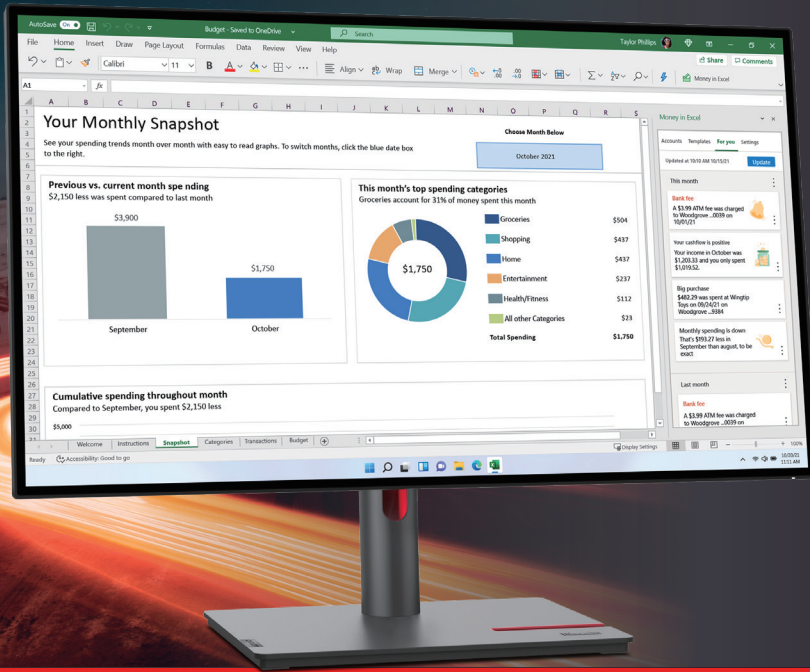

ThinkVision P27h-30 Monitor

Multitasking is in its genes.

Designed for brilliance, inside and out.

Perfect for high performers and multitaskers, the Lenovo ThinkVision P27h-30 Monitor is simply brilliant any which way you look at it. Its 27-inch 2560 x 1440 QHD resolution IPS display provides sharp, precise images with wide-viewing angles. Its 4-side NearEdgeless design gives you a sleek, large screen with an excellent contrast ratio. The ThinkVision P27h-30 makes for a dynamic, vibrant visual experience and offers 99% sRGB, 95% DCI-P3, and 99% BT.709; together with Avg. Delta E<2 color accuracy. Not just that, the monitor also supports HDR10 for enhanced viewing experiences. Features like the Natural Low Blue Light technology and a fully adjustable stand help you get a relaxed ergonomics and a strain-free viewing experience without color distortion. Its one-cable connectivity gives you an efficient USB-C¹ docking station-based clutter-free system. It allows you to multitask by seamlessly plugging in multiple devices, including multiple screens with daisy chain² (DP output), ethernet connectivity, power charging (up to 100W) and more, in addition to boosting productivity with PiP (picture in picture), PbP (picture by picture) and KVM (keyboard, video, mouse) switch. Further, it is TCO 9.0 certified and is boxed using paper with pulp cushion. Making this monitor as environment conscious as you are. A brilliant performer and an effortless multitasker, the ThinkVision P27h-30 monitor is just like you, in more ways than one.