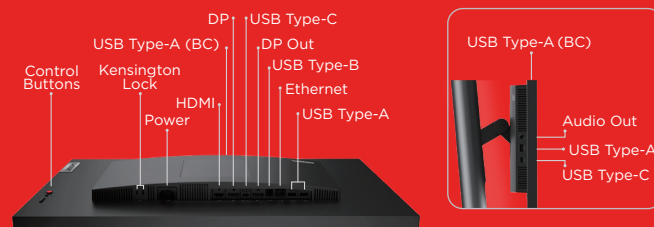

A connectivity that empowers you to stay ahead

With the ThinkVision P27h-30 monitor's elaborate USB-C¹ docking, the possibilities for connectivity are endless. Its one-cable solution provides the best docking experience for productivity that enables the convenience of power charging (up to 100W), expanded display options (up to 4 x QHD monitors³), ethernet connections, and an extensive USB hub - including one USB-C¹ with 15W power for charging mobile. Access speedy and secure network connectivity with an ethernet port that supports MAPT, PXE, and WOL (S3, S4, and S5)⁴. The ThinkVision P27h-30 monitor allows you to truly experience multitasking by working on two computer systems on one screen with PiP (picture-in-picture), PbP (picture-by-picture), and KVM (keyboard, video, and mouse) switch. Expand the monitor function and do more with ThinkVision VoIP Stack⁵ for an enhanced VoIP or audio experience.