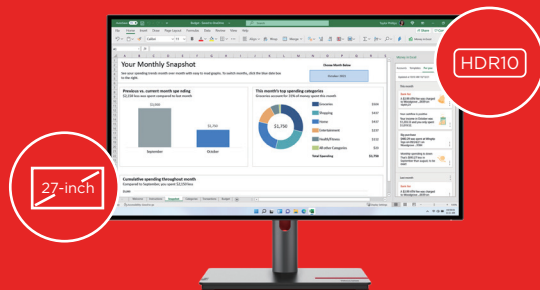

FEATURES OF THINKVISION P27h-30 MONITOR

Never miss a thing again

The ThinkVision P27h-30 monitor's large 27-inch QHD resolution IPS (In-Plane Switching) display delivers unmatched clarity and an excellent contrast ratio so that your eyes never miss a detail. The monitor is constructed with a 4-side NearEdgeless design, providing a maximized viewing experience. Featuring 99% sRGB, 95% DCI-P3, and 99% BT.709 along with Avg. Delta E<2 color accuracy, the ThinkVision P27h-30 monitor provides incredibly vivid and realistic images which are - essential in tasks where color accuracy plays a vital role. Experience HDR video content like never before, with the advanced HDR10 support.